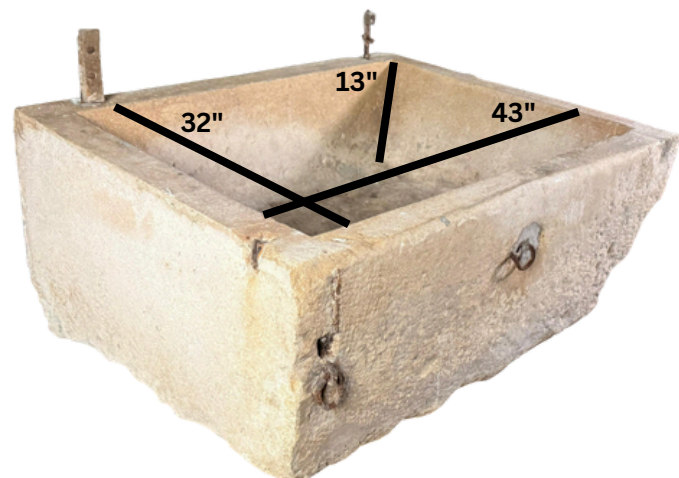

## French Antique Limestone Trough

### SPECIFICATION

FRENCH ANTIQUE LIMESTONE TROUGH  
SKU Number FK102-58

Width 49 1/2" (43")  
Depth 39" (32")  
Height 24" (13")